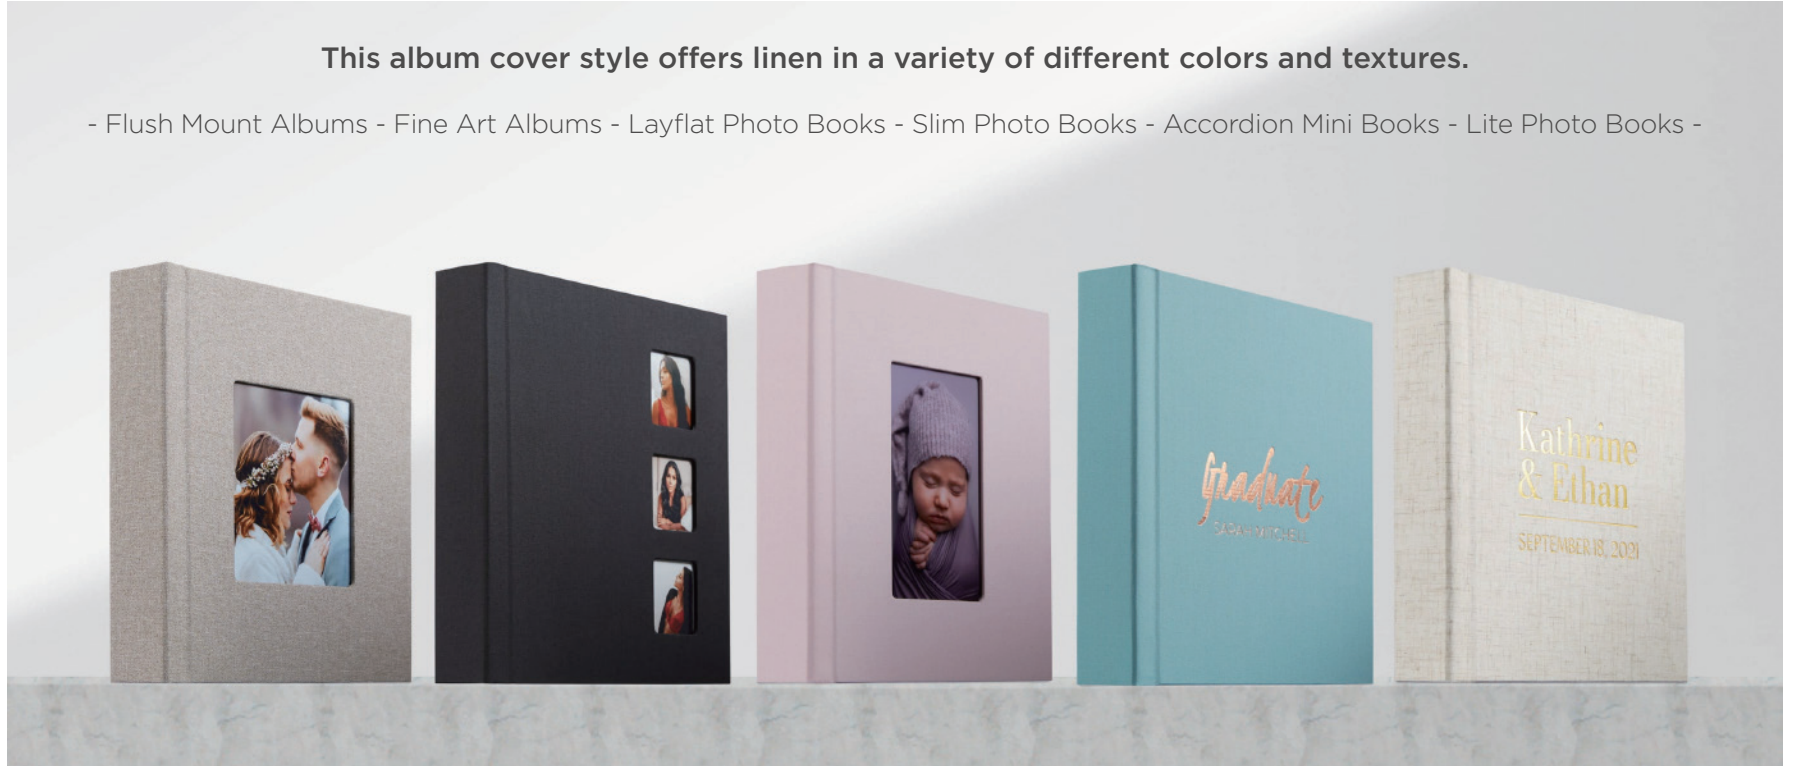

Laser Engraving

P18

Album Cameo

P18

Linen Cover

This album cover style offers linen in a variety of different colors and textures.

- Flush Mount Albums - Fine Art Albums - Layflat Photo Books - Slim Photo Books - Accordion Mini Books - Lite Photo Books -