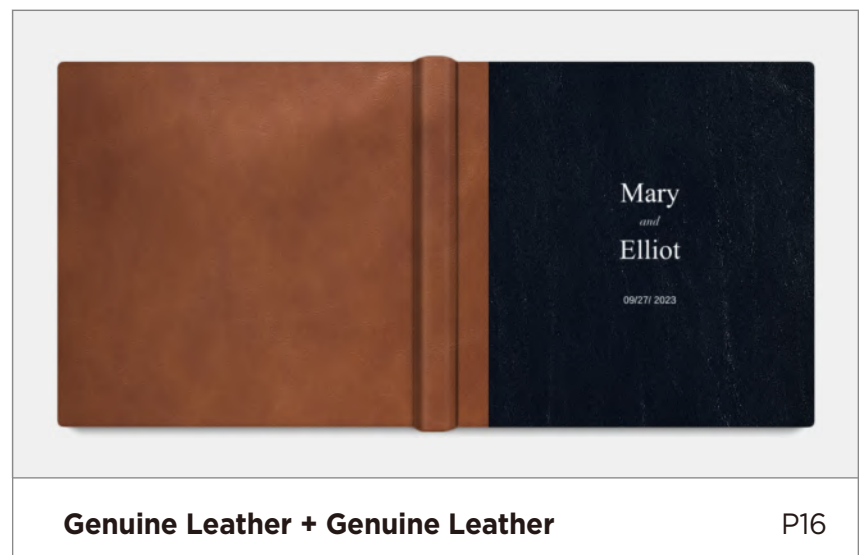

Duotone Cover

This album cover style allows you to mix and match two different materials in your choice of linen, suede & velvet, leatherette and genuine leather. One for the front cover, and another material for the spine and back cover.

- Flush Mount Albums - Fine Art Albums -

Materials & Colors

Available in 4 materials and 79 different colors.

Embellishments

We offer six types of embellishments on covers.

Linen

Available in 28 different colors.