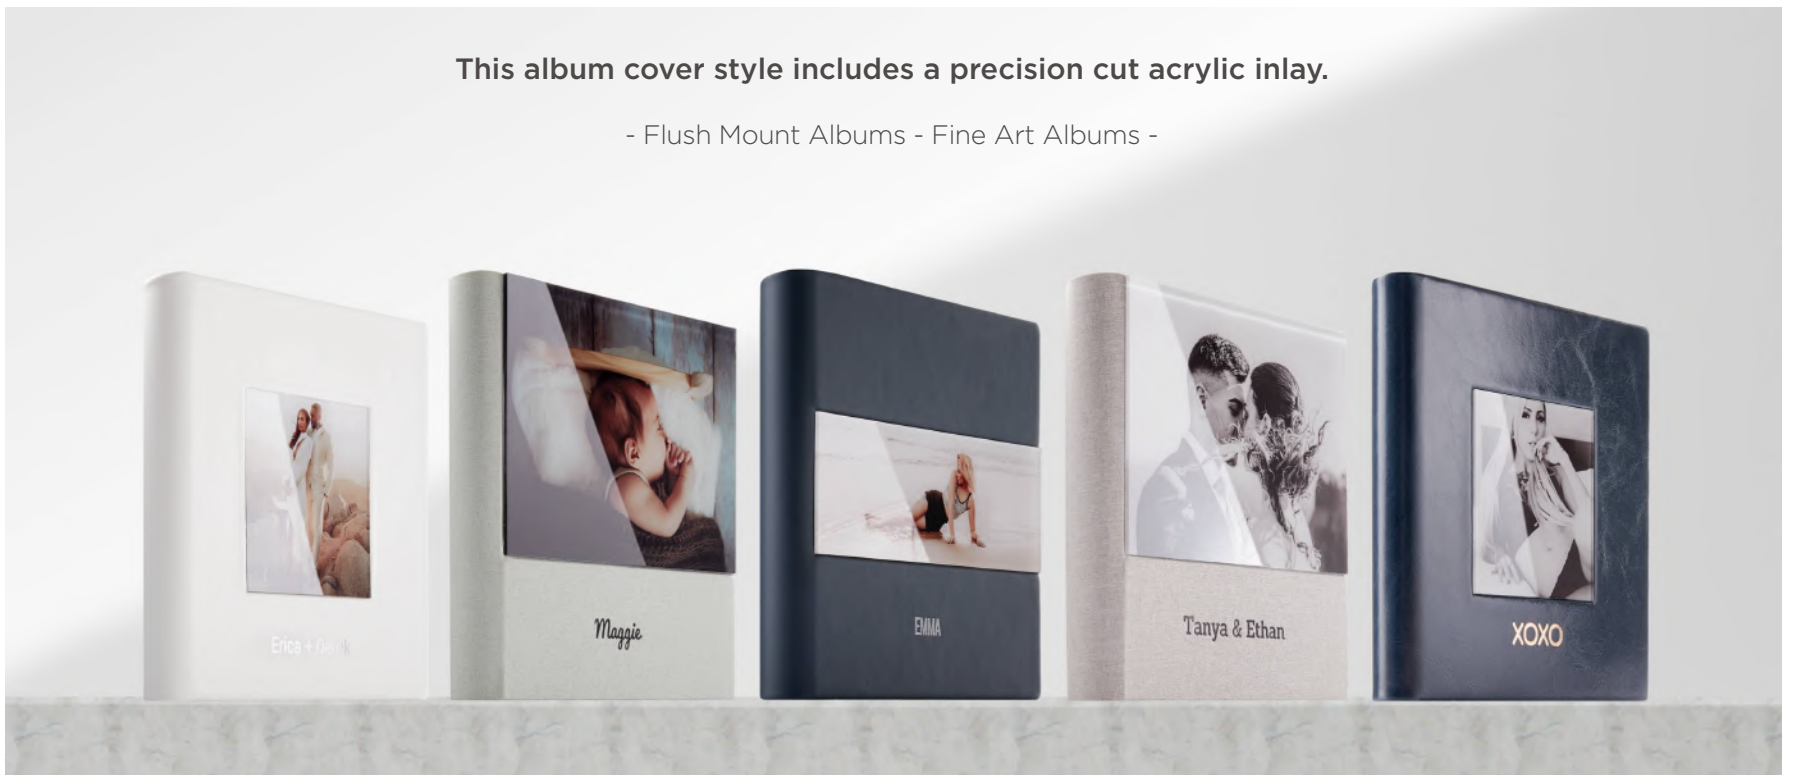

This album cover style includes a precision cut acrylic inlay.

- Flush Mount Albums - Fine Art Albums -

Materials & Colors

Available in 4 materials and 79 different colors.

3 Acrylic Cameo Styles

Embellishments