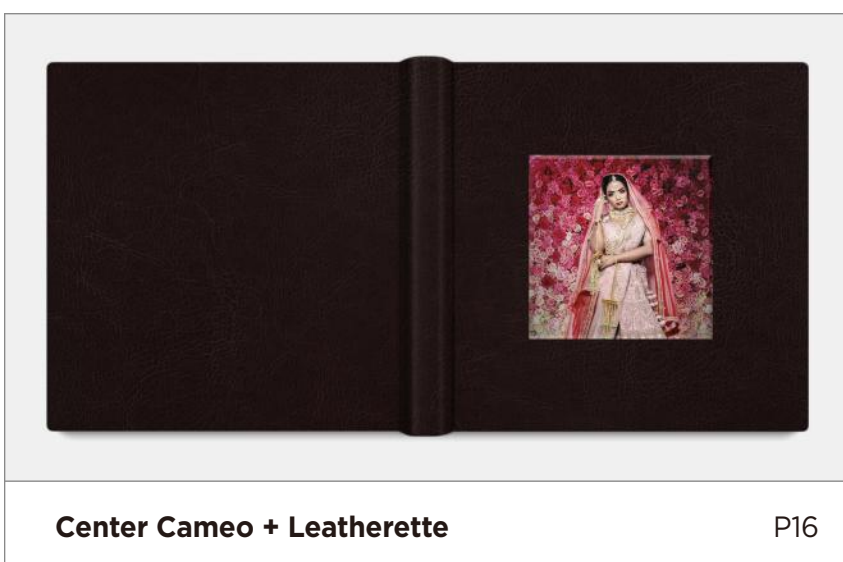

We offer three types of embellishments on covers.

Foil & Debossing

P17

Raised Foil

P17

Raised Varnishing

P17

Acrylic Cameo Cover

This album cover style includes a precision cut acrylic inlay.

- Flush Mount Albums - Fine Art Albums -

Materials & Colors

Available in 4 materials and 79 different colors.

3 Acrylic Cameo Styles

Embellishments