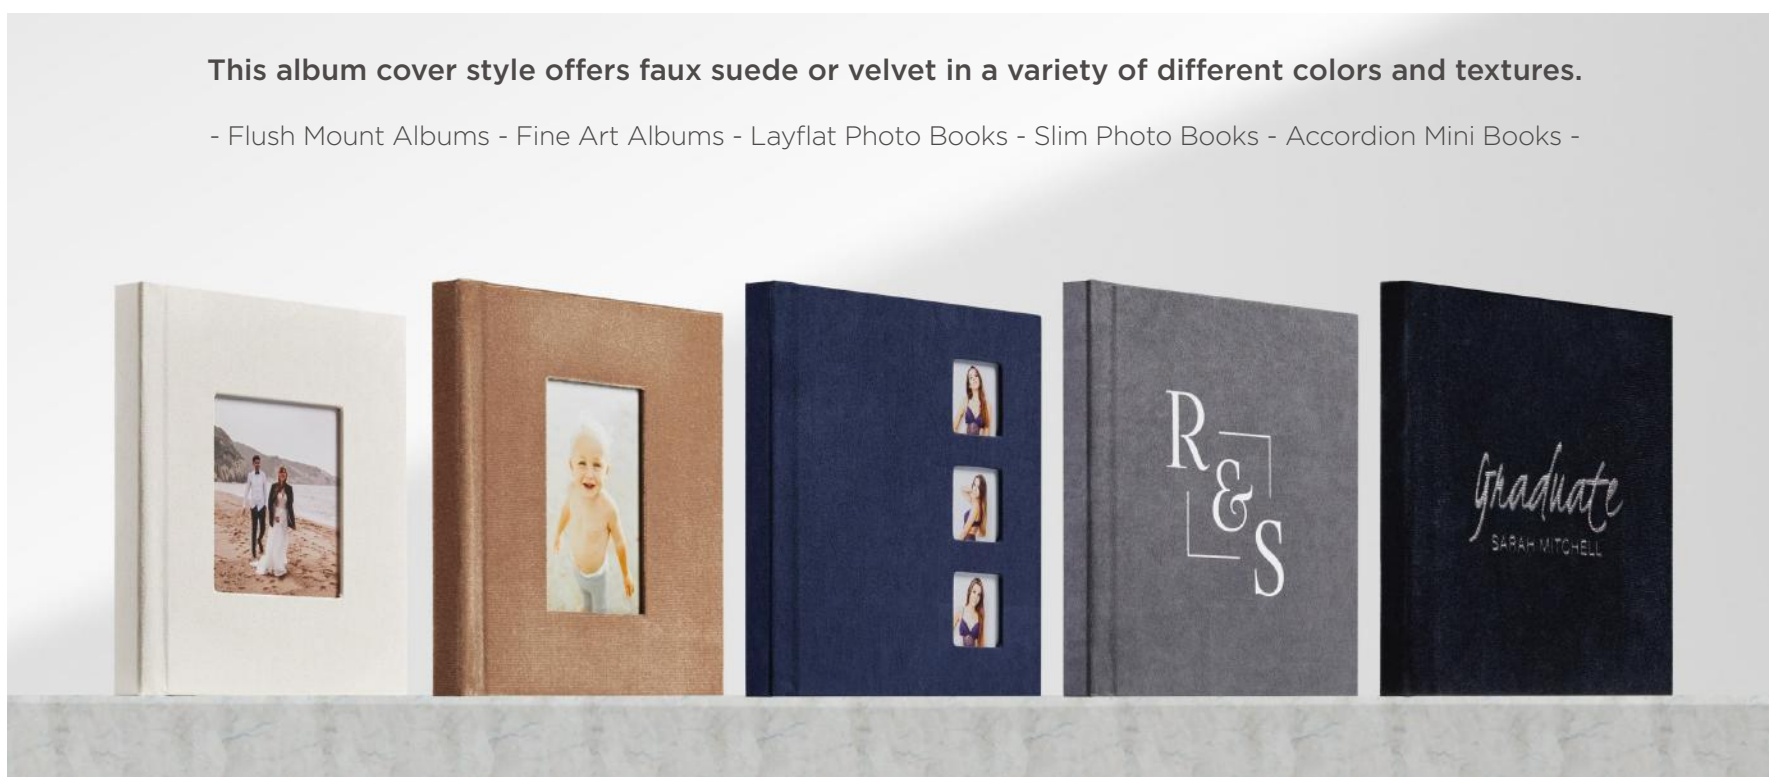

Suede & Velvet Cover

This album cover style offers faux suede or velvet in a variety of different colors and textures.

- Flush Mount Albums - Fine Art Albums - Layflat Photo Books - Slim Photo Books - Accordion Mini Books -