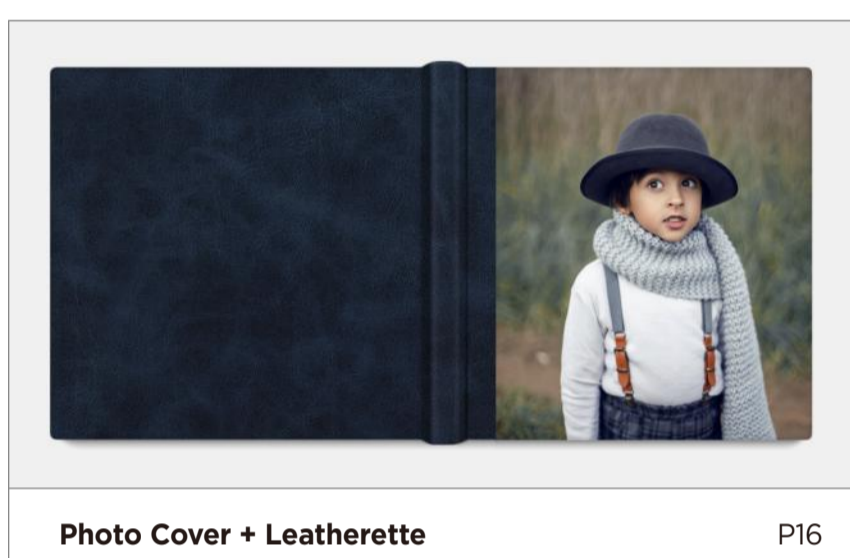

Materials & Colors

Available in 4 materials and 79 different colors.