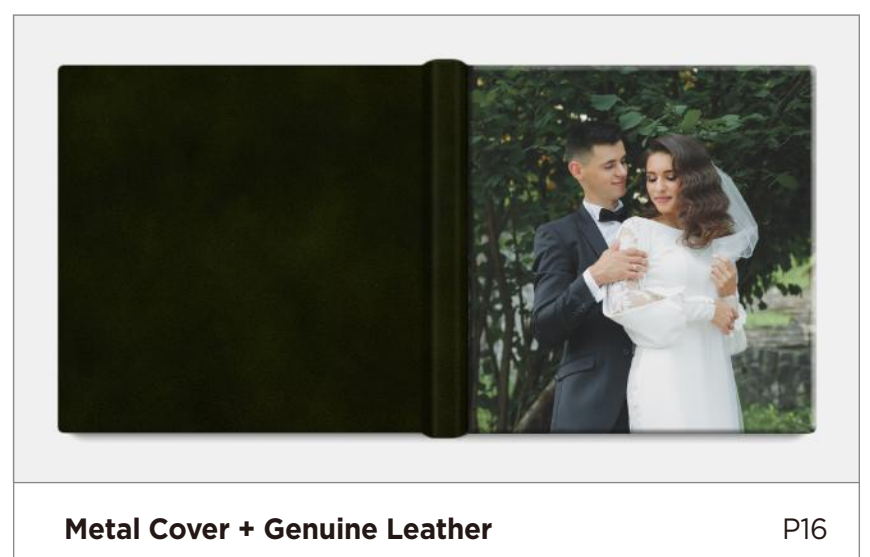

We offer two types of embellishments on covers.

Stitched Cover

This album cover style includes a beautifully stitched edge on the cover.

- Flush Mount Albums - Fine Art Albums -

Materials & Colors

Available in 4 materials and 79 different colors.

Embellishments

We offer six types of embellishments on covers.

Metal Cover

This album cover style includes a 3mm thick metal cover.

- Flush Mount Albums - Fine Art Albums -

Materials & Colors

Available in 4 materials and 79 different colors.