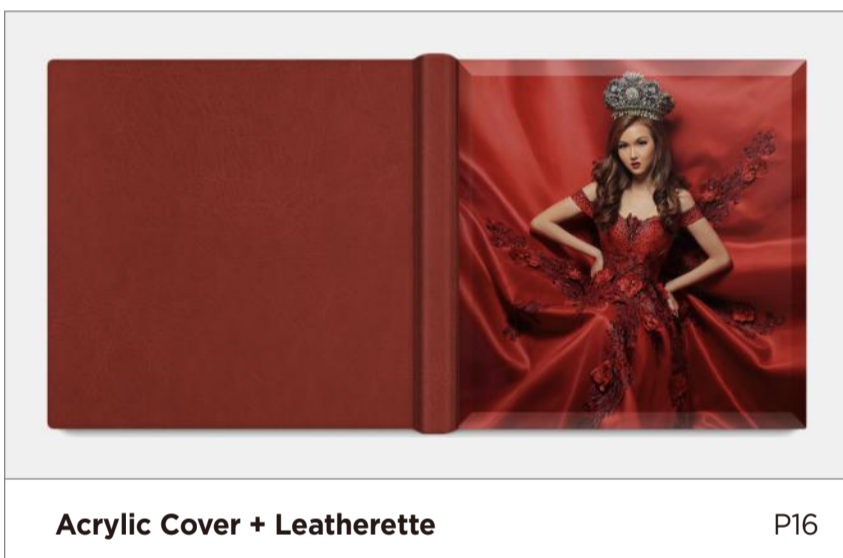

We offer two types of embellishments on the back cover of a Crystal Cover album.

Acrylic Cover

This album cover style includes a precision cut hard acrylic cover with beveled or seamless edges.

- Flush Mount Albums - Fine Art Albums -

Materials & Colors

Available in 4 materials and 79 different colors.

Cover Style

The acrylic cover is a lightweight alternative to crystal cover.

Embellishments

We offer two types of embellishments on the back cover of an Acrylic Cover album.