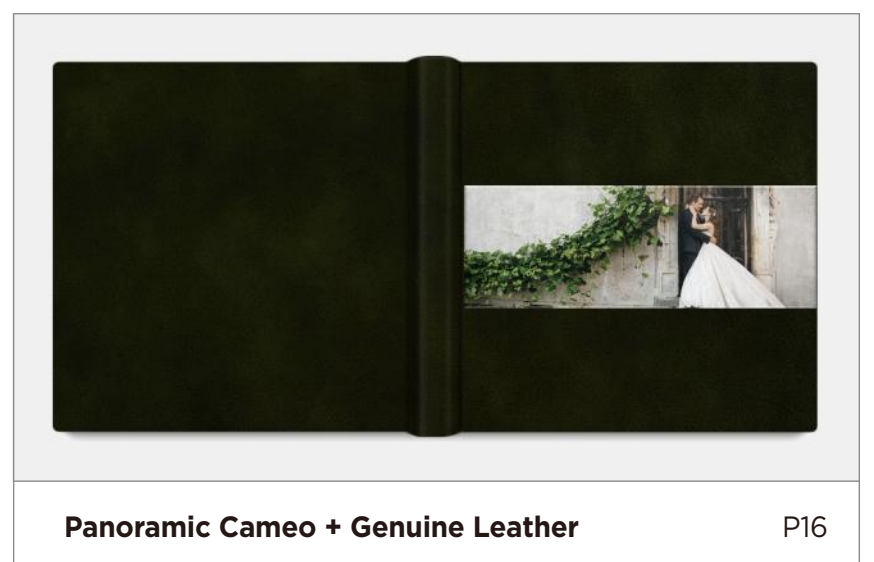

This album cover style includes a precision cut acrylic inlay.

- Flush Mount Albums - Fine Art Albums -

Materials & Colors

Available in 4 materials and 79 different colors.

3 Acrylic Cameo Styles

Embellishments