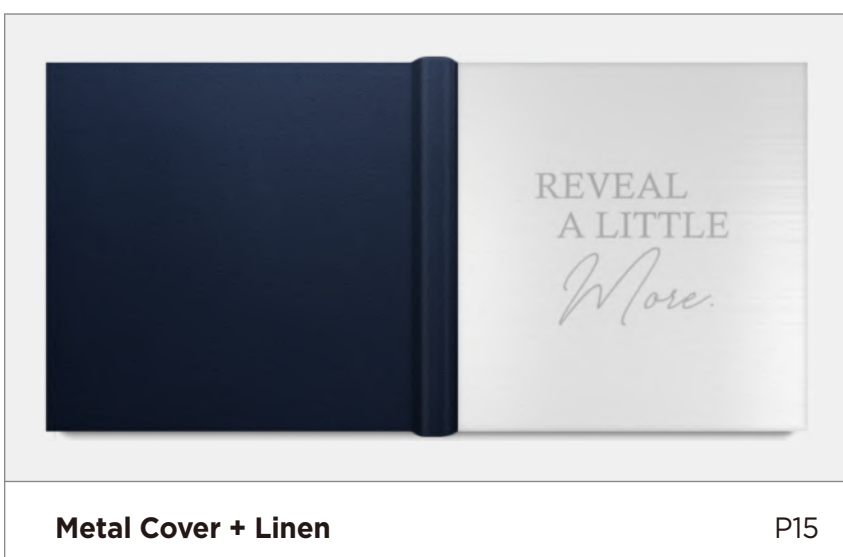

Embellishments

We offer six types of embellishments on covers.

Metal Cover

This album cover style includes a 3mm thick metal cover.

- Flush Mount Albums - Fine Art Albums -

Materials & Colors

Available in 4 materials and 79 different colors.