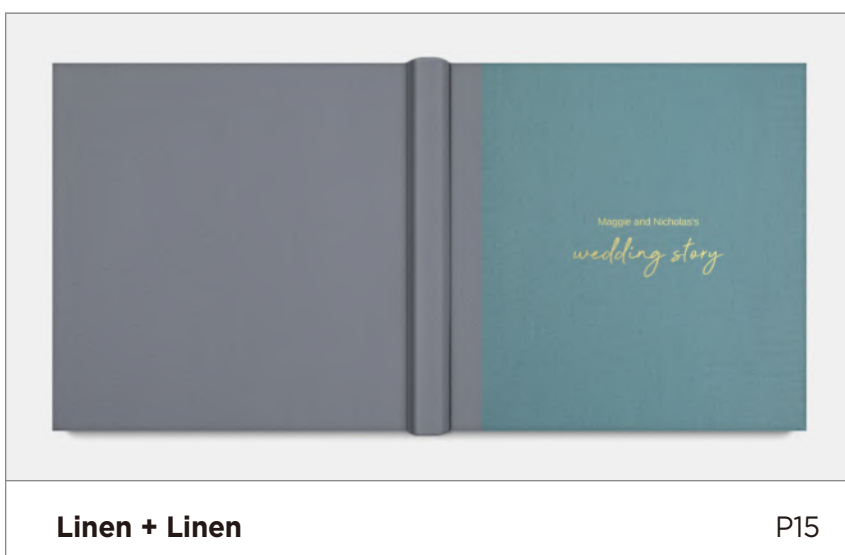

Materials & Colors

Available in 4 materials and 79 different colors.