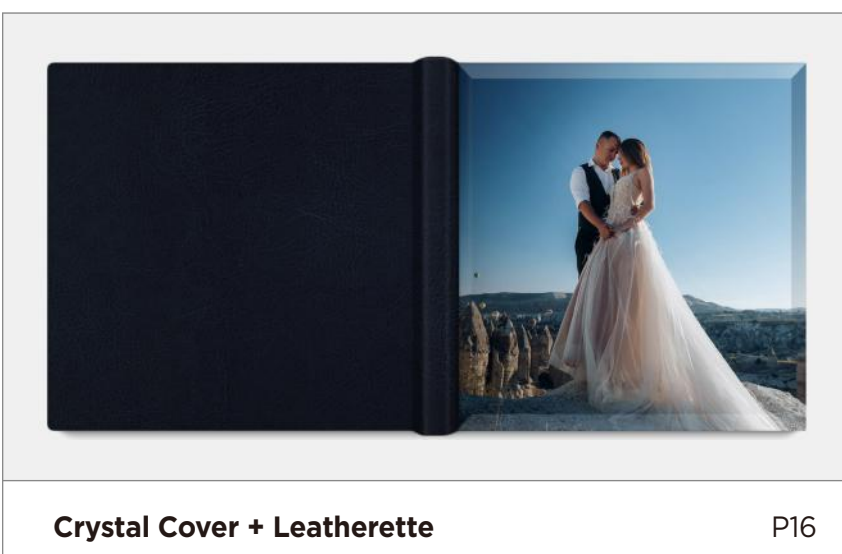

COVER MATERIALS

Linen	15
Suede & Velvet	15
Leatherette	16
Genuine Leather	16

COVER EMBELLISHMENTS

Foil & Debossing	17
Raised Foil	17
Raised Varnishing	17
UV Print	18
Laser Engraving	18
Cameo	18

Crystal Cover

This album cover style includes a precision cut hard glass cover with beveled edges.

- Flush Mount Albums - Fine Art Albums -

Materials & Colors

Available in 4 materials and 79 different colors.

Embellishments