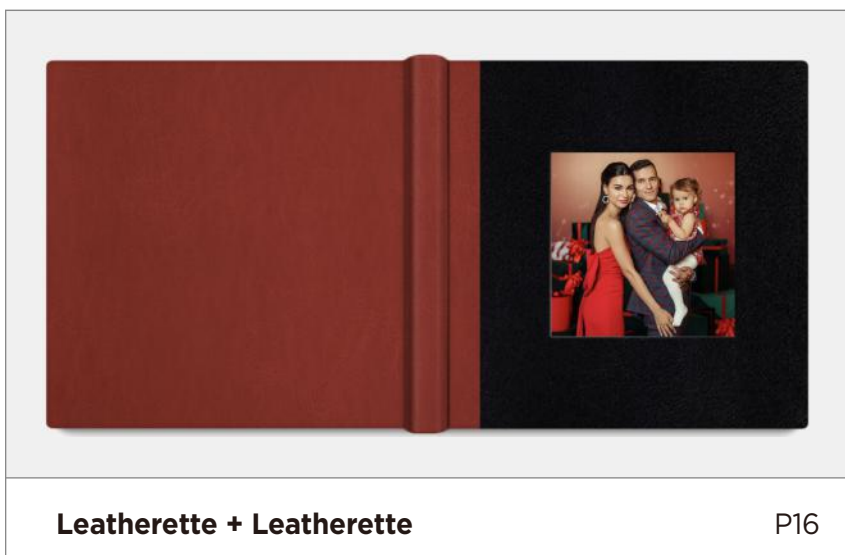

Materials & Colors

Available in 4 materials and 79 different colors.