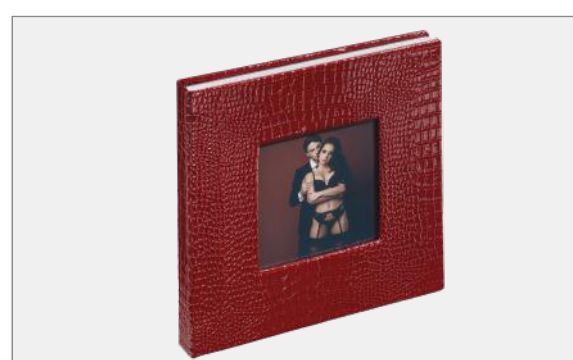

Album Cameo

P18

Genuine Leather Cover

This album cover style offers genuine leather in variety of colors and textures.

- Flush Mount Albums - Fine Art Albums - Layflat Photo Books - Lite Photo Books - Slim Photo Books - Accordion Mini Books -