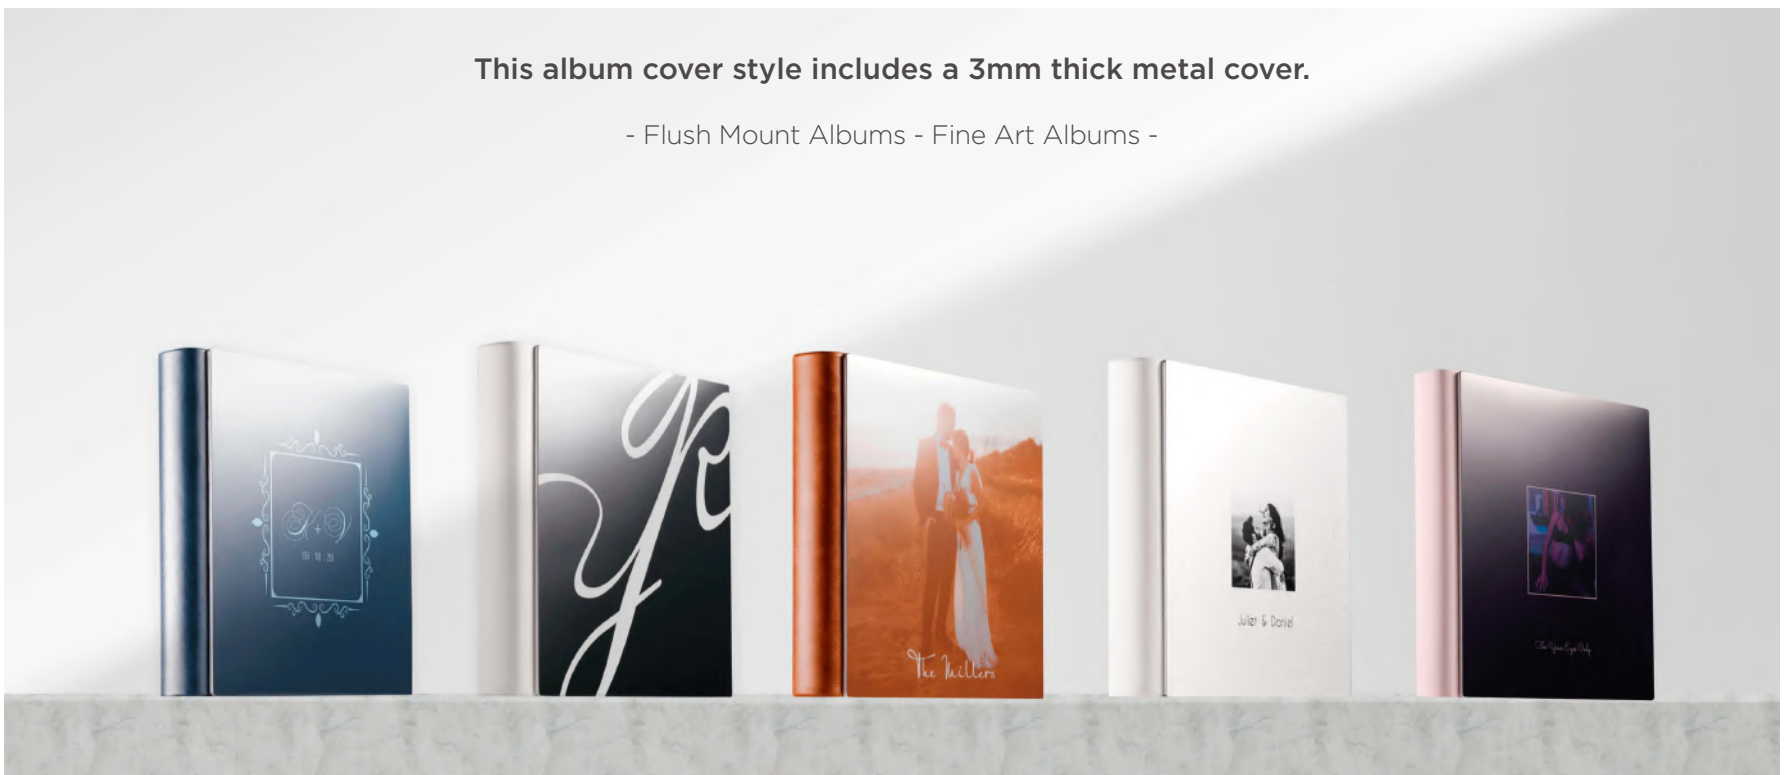

We offer two types of embellishments on covers.

Stitched Cover

This album cover style includes a beautifully stitched edge on the cover.

- Flush Mount Albums - Fine Art Albums -

Materials & Colors

Available in 4 materials and 79 different colors.

Embellishments

We offer six types of embellishments on covers.

Metal Cover

This album cover style includes a 3mm thick metal cover.

- Flush Mount Albums - Fine Art Albums -

Materials & Colors

Available in 4 materials and 79 different colors.

2 Cover Finish Styles

Natural Finish

The Natural Finish allows the metal to authentically shine through lighter areas.

White Base

The White Finish offers a more muted look by softening the metal shimmer with a white primer under layer.