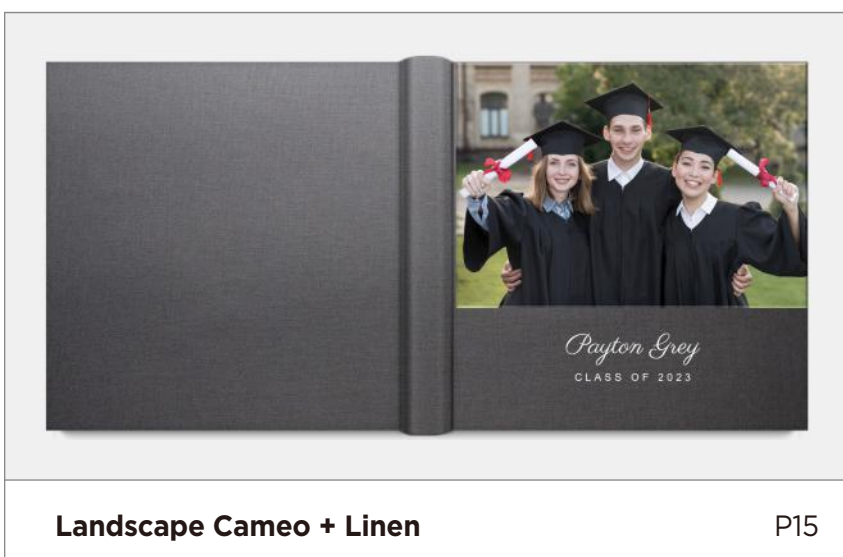

This album cover style includes a precision cut acrylic inlay.

- Flush Mount Albums - Fine Art Albums -

Materials & Colors

Available in 4 materials and 79 different colors.

3 Acrylic Cameo Styles

Embellishments